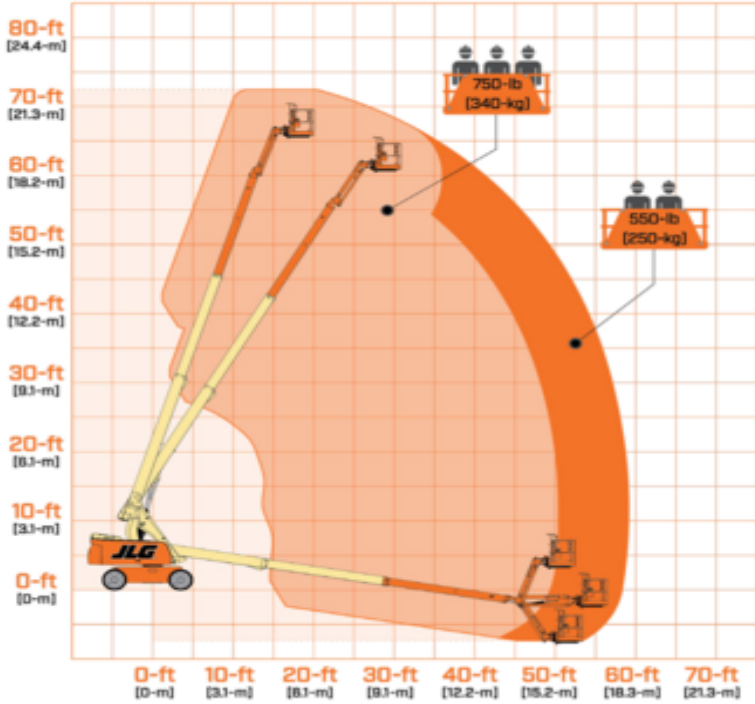

Rental code

DBT220

Machine rental classification

22
 17.5
 227

Safety requirements

Machine specifications

Lifting propulsion	Diesel
Driving propulsion	Diesel
Max. platform height (m)	20
Max. working height (m)	22
Max. working outreach (m)	17.5
Drive speed (km/h)	6.1
Machine weight (Kg)	13280
Transport dimensions (LxWxH)	10.21 x 2.49 x 2.57
Platform dimensions (LxW)	1.83 x 0.91

Rec. number of people	2
Elevated manouvering	Yes
Terrain & tires	Outdoor Offroad, Foam filled