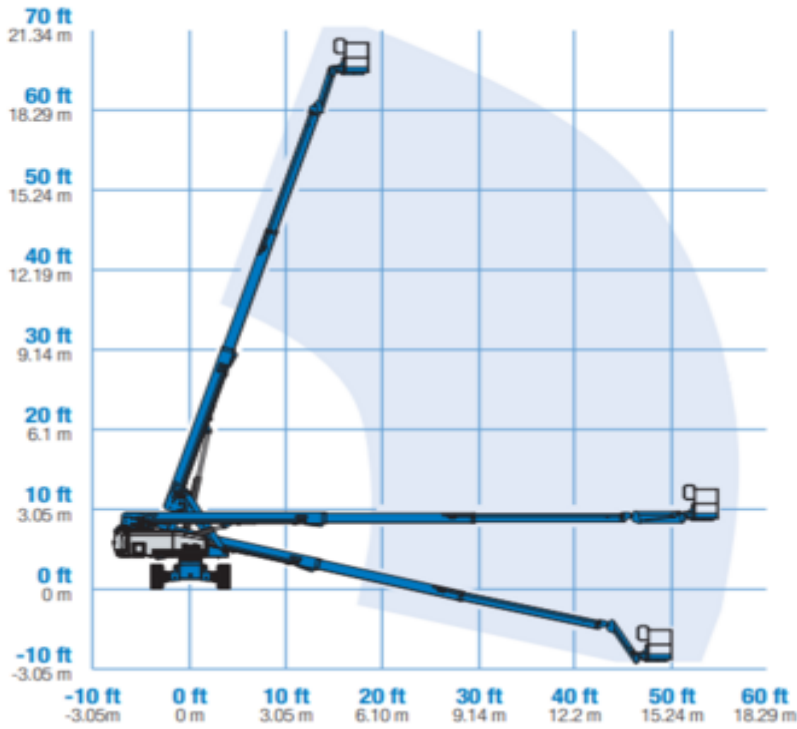

Range Of Motion S-65 (500 lb capacity)

Rental code

DBT220

Machine rental classification

 22

 16.5

 227

Safety requirements

Machine specifications

Lifting propulsion	Diesel	Elevated manouvering	Yes
Driving propulsion	Diesel	Terrain & tires	Outdoor Offroad, Foam filled
Max. platform height (m)	19.8	Consumption (L/h)	8.2
Max. working height (m)	21.8	CO2 emission per hour (Kg)	21.894
Max. working outreach (m)	16.51		
Machine weight (Kg)	10024		
Transport dimensions (LxWxH)	9.5 x 2.49 x 2.72		
Platform dimensions (LxW)	0.91 x 2.44		
Rec. number of people	2		