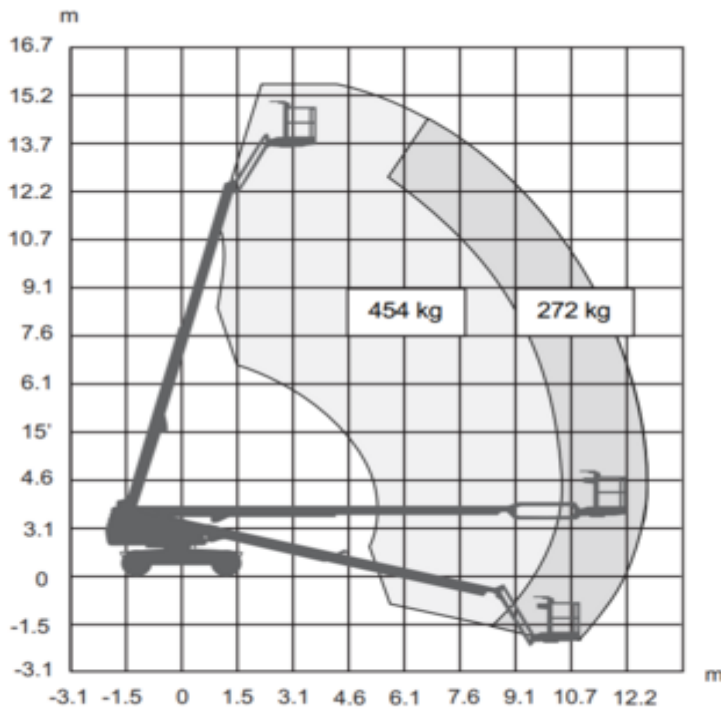

Rental code

DBT155

Machine rental classification

↕ 15.5

12

KG 227

Safety requirements

SJ45 T+ WORKING ENVELOPE

Machine specifications

Lifting propulsion	Diesel	Rec. number of people	2 3
Driving propulsion	Diesel	Ground clearance (m)	0.27
Max. platform height (m)	13.75	Swing radius (°)	360
Max. working height (m)	15.75	Elevated manouvering	Yes
Max. working outreach (m)	12.75	Terrain & tires	Outdoor Offroad, Foam filled
Drive speed (km/h)	4		
Machine weight (Kg)	227		
Transport dimensions (LxWxH)	8.79 x 2.29 x 2.39		
Platform dimensions (LxW)	2.44 x 0.91		