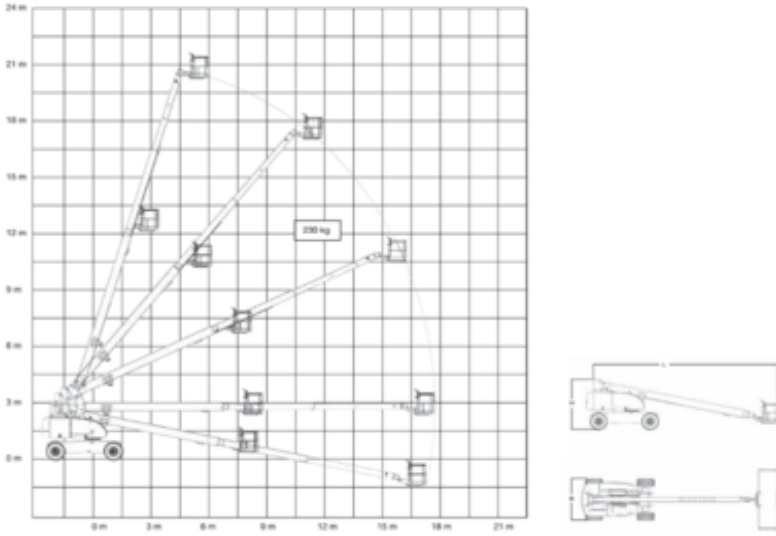

Rental code

DBT225

Machine rental classification

↕ 22.5

18

KG 230

Safety requirements

Machine specifications

Lifting propulsion	Diesel	Elevated manouvering	Yes
Driving propulsion	Diesel	Terrain & tires	Outdoor Offroad, Foam filled
Max. platform height (m)	20.7	Consumption (L/h)	7.4
Max. working height (m)	22.7	CO2 emission per hour (Kg)	19.758
Max. working outreach (m)	18		
Machine weight (Kg)	15950		
Transport dimensions (LxWxH)	12.23 x 2.49 x 3.02		
Platform dimensions (LxW)	4.06 x 1.22		
Rec. number of people	2		