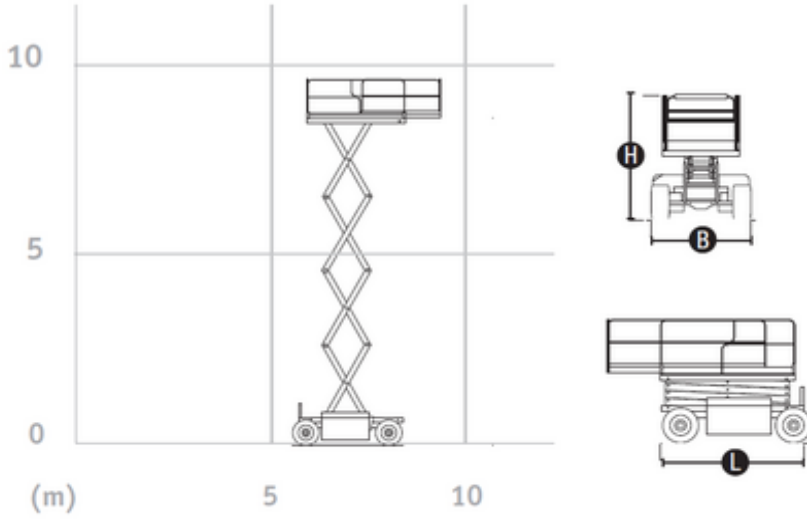

## Machine specifications

Lifting propulsion	Diesel
Driving propulsion	Diesel
Max. platform height (m)	7.9
Max. working height (m)	7.92
Machine weight (Kg)	3390
Transport dimensions (LxWxH)	2.67 x 1.75 x 1.47
Platform dimensions (LxW)	1.65 x 2.59
Elevated manouvering	Yes
Terrain & tires	Outdoor, Hard