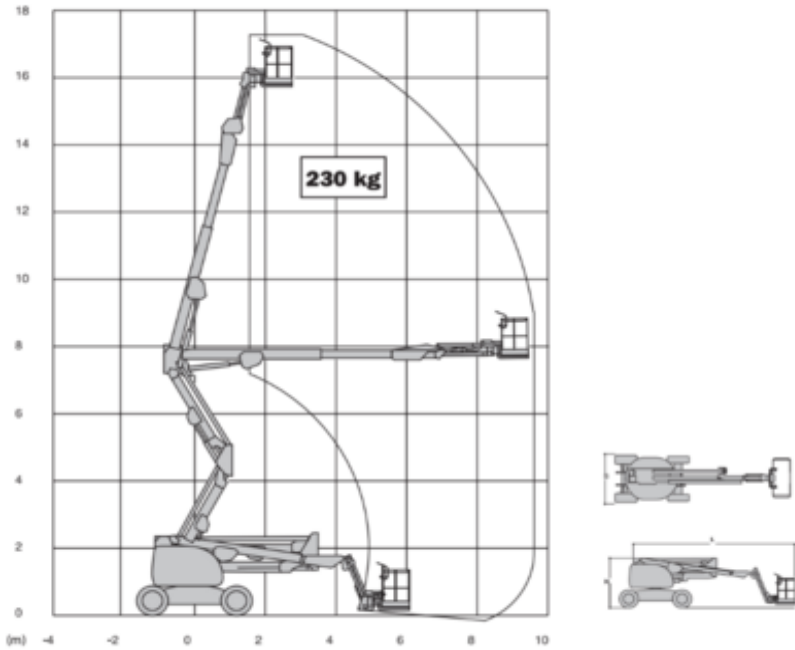

Rental code

DBA180

Machine rental classification

↕ 18

9.5

KG 227

Safety requirements

Machine specifications

Lifting propulsion	Diesel	Rec. number of people	2
Driving propulsion	Diesel	Elevated manouvering	Yes
Max. platform height (m)	15.9	Terrain & tires	Outdoor, Foam filled
Max. working height (m)	15.81	Consumption (L/h)	8.3
Max. working outreach (m)	9.5	CO2 emission per hour (Kg)	22.161
Up and over height (m)	7.6		
Machine weight (Kg)	7300		
Transport dimensions (LxWxH)	7.77 x 2.35 x 2.27		
Platform dimensions (LxW)	1.83 x 0.76		